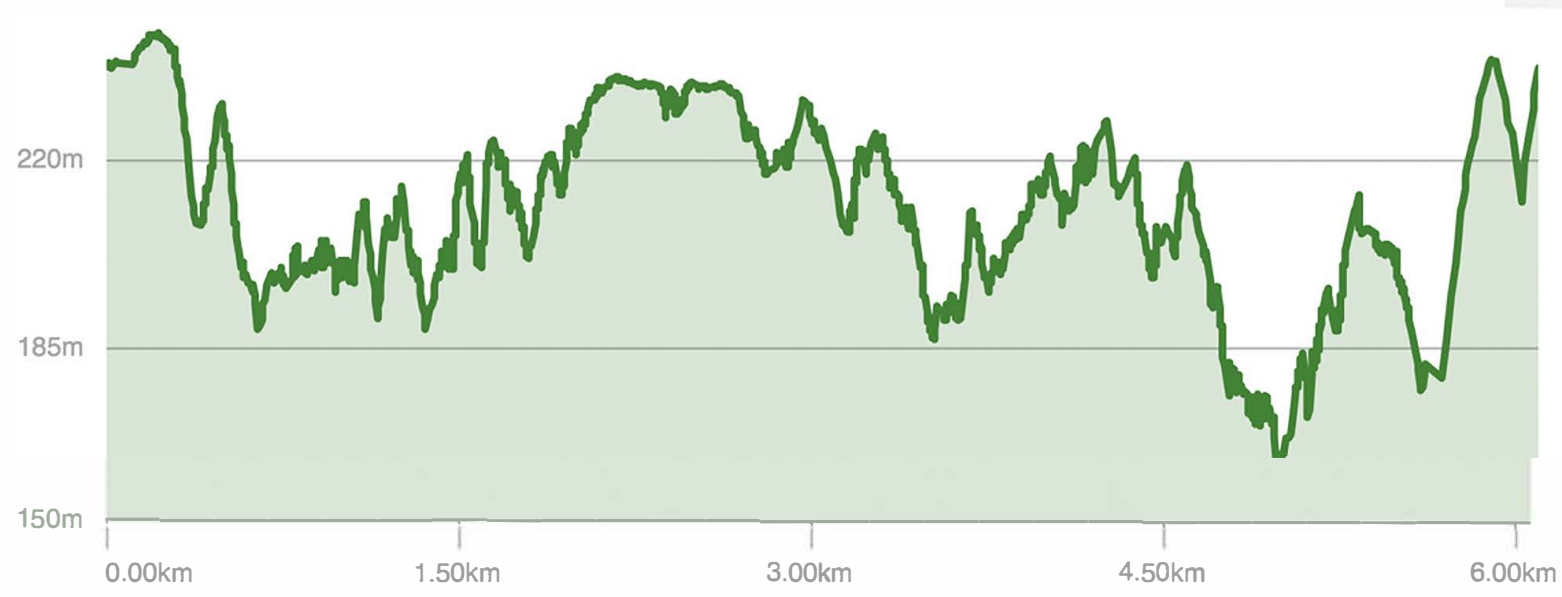

REGISTRATION / PARKING
PORTA POTTIES

GO NUTS
Bike Racing

SALT BIKE LIFE XC RACE PAGE
RED BUG TRAIL - TALLAHASSEE, FL

6 miles	337 ft	345 ft	243 ft	2 miles	1 mile	3 miles
Distance	Climb	Descent	High Point	Dist Climb	Dist Descent	Dist Flat

Tom Brown Park